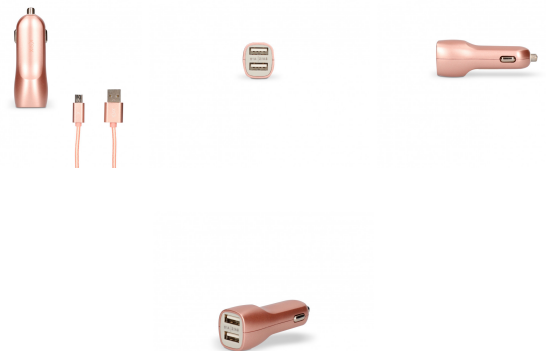

DESCRIPTION

Never run out of battery when you are on the road.

This car charger allows you to charge up to two devices simultaneously while you are driving. It features two USB outputs and a metallic color design so it matches the current design of the Apple devices and other brands. Technical Specifications 2 USB Car Charger Input: 12-24V Output: 5V 2.1A Braided cable USB-Micro USB included Available in different colors

TECHNICAL SPECIFICATIONS.

Color	Pink
Maximum output power	5V/2.1A
Output connector 1	Micro USB
Input parameters	12-24V
Output parameters	5V/2.1A
Use	Car
Type of charge	Fast charge
Max. Output (W)	10W
Quantity of USB-A ports	2
Input connector	USB-A
Quantity of Type C ports	1