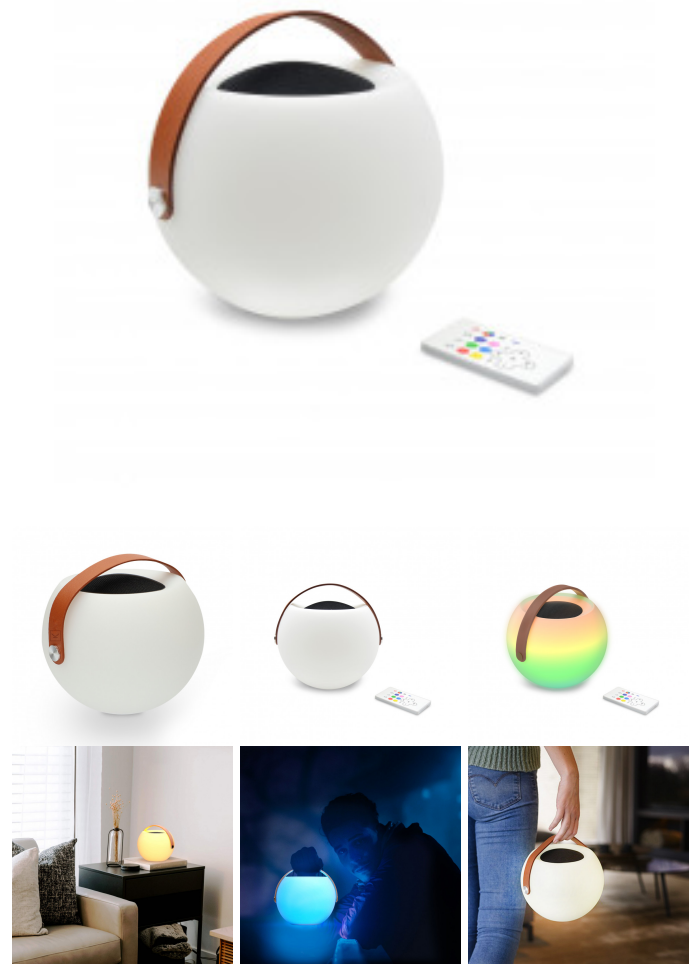

DESCRIPTION

Multicolor ambient light Up to 7 colors to create the ambiance you need. Cool and warm colors: red, green, violet, blue, pink, yellow and white. This lamp can create any kind of atmosphere. Wireless speaker with TWS capability With 5W output, the lamp will liven up the room while also being a powerful speaker. Thus, it will not only create visual atmosphere, but also acoustic atmosphere. It is worth mentioning that when purchasing 2 lamps, they can be linked together to realize True Wireless Stereo (TWS) function. Remote control It includes a remote control with which you can choose the shades of light, the intensity of brightness, control the playback of music or even use the mode in which its colored lights follow the musical rhythm. Transportable Thanks to its PU handle, Bubble Lamp can be transported anywhere, thus making all meetings more enjoyable. Wireless player It is possible to connect a USB memory with up to 32 GB to play your music files. Technical information Multicolor ambient light Up to 7 colors to create the ambiance you need. Cool and warm colors: red, green, violet, blue, pink, yellow and white. This lamp can create any kind of atmosphere. Wireless speaker with TWS capability With 5W output, the lamp will liven up the room while also being a powerful speaker. Thus, it will not only create visual atmosphere, but also acoustic atmosphere. It is worth mentioning that when purchasing 2 lamps, they can be linked together to realize True Wireless Stereo (TWS) function. Remote control It