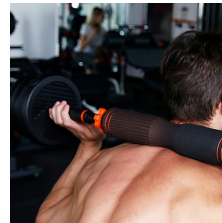

TECHNICAL SPECIFICATIONS.

Weight	25 kg
Color	25 Kg
Material	Anti-slip ABS and PC plastic
Product	Training Kit Xiaomi Fed
Shape	Ergonomic