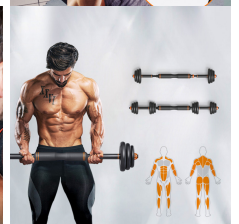

TECHNICAL SPECIFICATIONS.

Weight	25 kg
Color	25 Kg
Material	Anti-slip ABS and PC plastic
Product	Training Kit Xiaomi Fed
Shape	Ergonomic