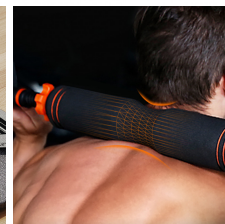

TECHNICAL SPECIFICATIONS.

Weight	25 kg
Color	25 Kg
Material	Anti-slip ABS and PC plastic
Product	Training Kit Xiaomi Fed
Shape	Ergonomic