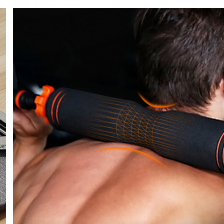

TECHNICAL SPECIFICATIONS.

Weight	35 kg
Color	35 Kg
Material	Anti-slip ABS and PC plastic
Product	Training Kit Xiaomi Fed
Shape	Ergonomic