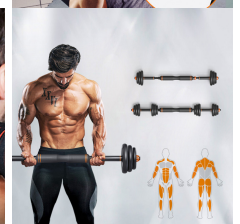

TECHNICAL SPECIFICATIONS.

Weight	35 kg
Color	35 Kg
Material	Anti-slip ABS and PC plastic
Product	Training Kit Xiaomi Fed
Shape	Ergonomic