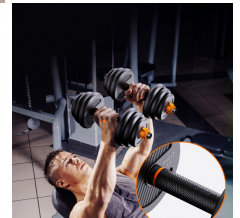

TECHNICAL SPECIFICATIONS.

Weight	35 kg
Color	35 Kg
Material	Anti-slip ABS and PC plastic
Product	Training Kit Xiaomi Fed
Shape	Ergonomic