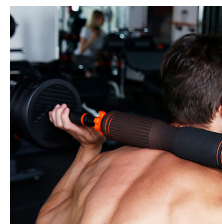

TECHNICAL SPECIFICATIONS.

Weight	35 kg
Color	35 Kg
Material	Anti-slip ABS and PC plastic
Product	Training Kit Xiaomi Fed
Shape	Ergonomic