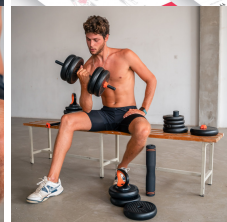

# Smart Kit Pack Dumbbell + Barbell + Kettlebell Xiaomi Fed 20 Kg + Sensor

### Customizable

The kit includes several plates of different weights along with bars and handles for kettlebells, allowing for customizing all of your equipment.

### 4 Functions

Dumbbells, kettlebells, barbells, and grips for doing pushups can be used.