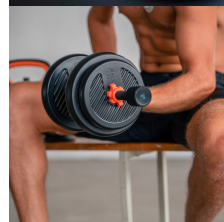

Smart Kit Pack Dumbbell + Barbell + Kettlebell Xiaomi Fed 20 Kg + Sensor