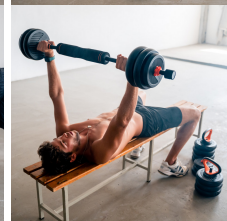

Smart Kit Pack Dumbbell + Barbell + Kettlebell Xiaomi Fed 20 Kg + Sensor