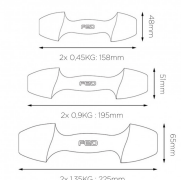

TECHNICAL SPECIFICATIONS.

Color	0,9 kg
Material	Iron + TPR
Product	Xiaomi FED Premium design dumbbell
Shape	Premium