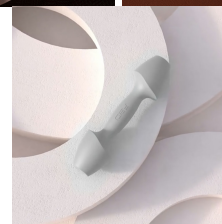

TECHNICAL SPECIFICATIONS.

Color	0,9 kg
Material	Iron + TPR
Product	Xiaomi FED Premium design dumbbell
Shape	Premium