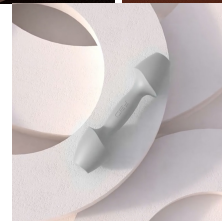

TECHNICAL SPECIFICATIONS.

Color	1,8 kg
Material	Iron + TPR
Product	Xiaomi FED Premium design dumbbell
Shape	Premium