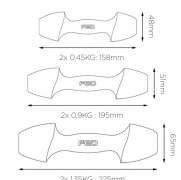

TECHNICAL SPECIFICATIONS.

Color	1,8 kg
Material	Iron + TPR
Product	Xiaomi FED Premium design dumbbell
Shape	Premium

STRENGTHS