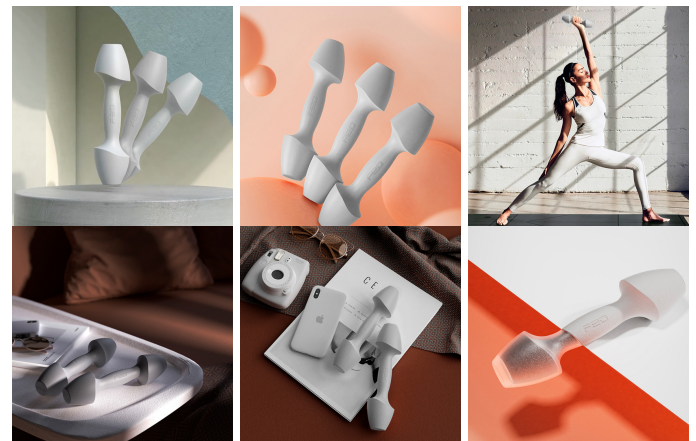

10 in design

The award-winning design of the Xiaomi FED dumbbells is more than well thought out. Its careful and minimalist lines are the work of the prestigious design studio Feier Design Studio. They are a work of art!

Quality materials

The FED design fitness dumbbells are designed for you to do your strength exercises for a long time. The inner body is made of iron, so the high durability of these dumbbells is guaranteed.

Easy cleaning and maintenance

They are coated with the highest quality TPR silicone, which not only ensures the durability of the dumbbells, but also makes them much easier to clean. In addition, it protects the surfaces from impact and makes them non-marking.

Compact

The compact size of FED's designer dumbbells not only allows them to be easily stored at home, but also makes them a perfect choice for taking on trips or to the gym. Strength exercises go beyond your four walls.

Pure versatility

The limits are in your imagination. Thanks to these dumbbells, you'll be able to work out a wide range of areas without the need for additional equipment. There's no excuse for not getting into the world of fitness.

TECHNICAL SPECIFICATIONS.

Color	1,8 kg
Material	Iron + TPR
Product	Xiaomi FED Premium design dumbbell
Shape	Premium

STRENGTHS