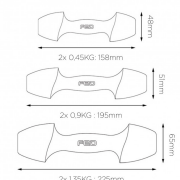

Compact

The compact size of FED's designer dumbbells not only allows them to be easily stored at home, but also makes them a perfect choice for taking on trips or to the gym. Strength exercises go beyond your four walls.

TECHNICAL SPECIFICATIONS.

Color	2,7 kg
Material	Iron + TPR
Product	Xiaomi FED Premium design dumbbell
Shape	Premium

STRENGTHS