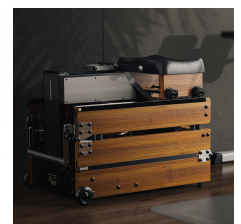

The power of water

The Kingsmith WR1 rowing machine works thanks to water resistance. For this purpose, it has a water tank that offers a smooth, natural and progressive resistance system and is composed of blades that simulate the resistance of water. For added comfort, it prevents water leakage, ensuring that the tank pressure is not too high during training.

Trainings from your mobile phone

Thanks to its Bluetooth connection, you can synchronise your machine with the KS Fit app. From here you can keep track of your sessions and enjoy personalised courses from the comfort of your mobile or tablet. The best option for practising sport from the comfort of your own home!

Attention to detail

This rowing machine surprises just by looking at it thanks to its premium design in top quality wood. In addition, it incorporates other extras that make it even more extraordinary, such as its ergonomic premium seat, its smartphone or tablet holder, its LCD screen or its non-slip handle.

For full body training

If there's one thing about a rowing machine like this, it's that it allows you to train your whole body, from head to toe. Get the most complete workouts and exercise all areas of your body in the same session.

- Back
- Lower back
- Chest
- Abdomen
- Quadriceps

TECHNICAL SPECIFICATIONS.

Weight **34 kg**

Dimensions