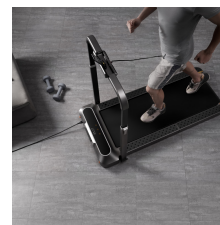

LED display for maximum visualization

Its LED display panel indicates speed, distance, training time and all session data at a glance. It is strategically positioned for optimal visibility. The parameters displayed can be chosen through the app.

Super quiet

This treadmill is equipped with the revolutionary brushless motor, which considerably reduces sound (less than 65 decibels). Its shock-absorbing layer allows you to train without anyone noticing.

100% foldable

The Walkingpad R2B is the perfect travel companion. Fold it up to take it with you and store it wherever you want: with its double folding system, it's as easy as can be. In addition, its compact size (0.2 m2 and 15cm wide when folded) allows it to be stored easily, without taking up too much space.

With tablet and smartphone holder

The treadmill is equipped with cell phone holder, safety lock, handrail, anti-slip side strip and treadmill adjustment hole.

Up to 3 hours of use per day

The Kingsmith treadmill will always keep up with you. Enjoy up to 3 hours of use per day or up to 21 hours per week and let nothing stand in your way - bring out your most avid runner!

Recommended use: Allow 10 minutes rest time for every 50 minutes of continuous use.

TECHNICAL SPECIFICATIONS.

Weight	36 kg
Dimensions	100 x 72 x 16.2 cm
Color	Black
Power	220V
APP	KS Fit
Shape	Ergonomic
Display	10.1" (1280 x 800 pixels resolution)