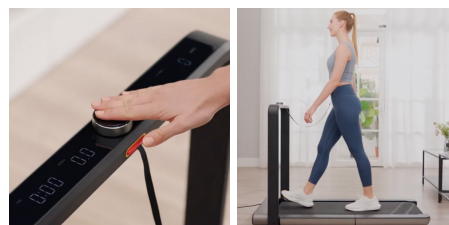

With digital display

The Kingsmith WalkingPad X21 folding connected treadmill includes a high-resolution 1.27" OLED digital display on the handrail so you can keep all your data under control and at a glance.

The latest in NFC technology

Thanks to its NFC technology, transferring your workout data from the treadmill to your smartphone has never been easier. Bring your phone close and in 3 seconds you'll have it all in the palm of your hand.

Maximum speed!

The Kingsmith treadmill includes different modes and levels to adapt your workout to your goals. It is capable of reaching between 0.5 and 12km/h. A professional option for your own gym, home or office.

Ultra-quiet and compact

Thanks to its Brushless Motor, this bike is incredibly quiet. In addition, it folds using the innovative 180° + 90° system, so it occupies only 0.16m². 84% less than other options on the market!

Get the most out of your app

With our Walkingpad X21, you have all your workouts and routines always at hand. Download the KS Fit app and synchronize it with the treadmill to have all your progress at a glance - you're in control!.

Up to 3 hours of use per day

The Kingsmith treadmill will always keep up with you. Enjoy up to 3 hours of use per day or up to 21 hours per week and let nothing stand in your way - bring out your most avid runner!

Recommended use: Allow 10 minutes rest time for every 50 minutes of continuous use.

TECHNICAL SPECIFICATIONS.

Weight	42 kg
Dimensions	100.7 x 71.1 x 22.5 cm
Color	Gray
Power	220-240V
APP	KS Fit
Shape	Premium
Display	OLED 1.27"
Noise	Silent