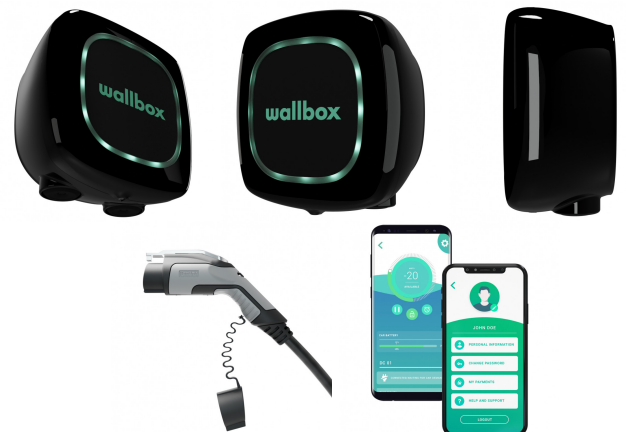

Powerful

Charging capacity up to 22 kW.

Connected

Connect Pulsar Plus to any smart device via wifi or Bluetooth and access the myWallbox app to control the charger with ease.

Controlled

Schedule charging sessions to take advantage of reduced off-peak rates, monitor charging status and enjoy many more benefits with the myWallbox app.

Integrated intelligence

Offline areas in your garage or parking spot are no longer a problem. Pulsar Plus incorporates Bluetooth to manage charging even if you can't connect to the network.

Enhance your Wallbox experience even further

Wallbox additionally offers you the smart charging function Power Boost, thanks to which you can measure energy usage in real time and automatically adjust the charging power to supply the optimum energy level according to the contracted power in the household, avoiding power outages or overcharges in your monthly electricity bill. Browse through our website and discover our kits including the power meter that activates this functionality, and much, much more.

Technical information

- Connector: Type 2
- Maximum current: 32 A, 5x10 mm² cable
- DC leakage detector included: Yes
- User interface: myWallbox Portal, Wallbox App
- Surge category: CAT III
- Storage temperature: -40°C to 70°C (-40°F to 158°F)
- RCCB: External RCCB required
- Rated frequency: 50 Hz / 60 Hz
- Degree of protection: IP54 / IK08