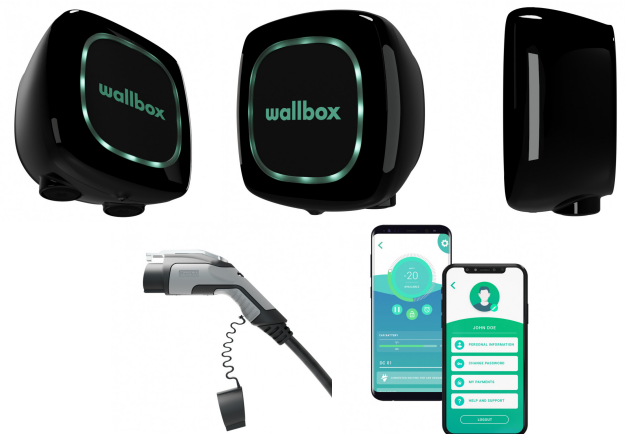

Powerful

Charging capacity up to 7.4 kW.

Connected

Connect Pulsar Plus to any smart device via wifi or Bluetooth and access the myWallbox app to control the charger with ease.

Controlled

Schedule charging sessions to take advantage of reduced off-peak rates, monitor charging status and enjoy many more benefits with the myWallbox app.

Integrated intelligence

Offline areas in your garage or parking spot are no longer a problem. Pulsar Plus incorporates Bluetooth to manage charging even if you can't connect to the network.

Enhance your Wallbox experience even further

Wallbox additionally offers you the smart charging function Power Boost, thanks to which you can measure energy usage in real time and automatically adjust the charging power to supply the optimum energy level according to the contracted power in the household, avoiding power outages or overcharges in your monthly electricity bill. Browse through our website and discover our kits including the power meter that activates this functionality, and much, much more.

Technical information

- Connector: Type 2
- Maximum current: 32 A, 5x10 mm² cable
- DC leakage detector included: Yes
- User interface: myWallbox Portal, Wallbox App
- Surge category: CAT III
- Storage temperature: -40°C to 70°C (-40°F to 158°F)
- RCCB: External RCCB required
- Rated frequency: 50 Hz / 60 Hz
- Degree of protection: IP54 / IK08