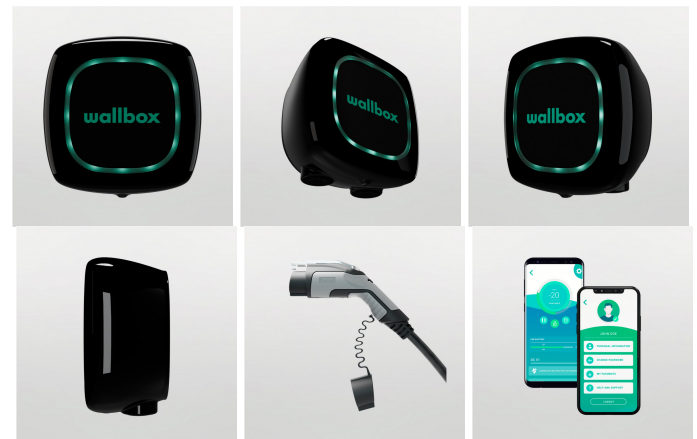

DESCRIPTION

Pulsar Plus is the smallest but most powerful smart EV charger from Wallbox. With 7m power supply cable and three-phase charging with up to 22 kW of power. Connect to the myWallbox app via WiFi or Bluetooth to take advantage of all the smart charging features.

Controlled

Schedule charging sessions to take advantage of reduced off-peak rates, monitor charging status and enjoy many more benefits with the myWallbox app.

Integrated intelligence

Offline areas in your garage or parking spot are no longer a problem. Pulsar Plus incorporates Bluetooth to manage charging even if you can't connect to the network.

Enhance your Wallbox experience even further

Wallbox additionally offers you the smart charging function Power Boost, thanks to which you can measure energy usage in real time and automatically adjust the charging power to supply the optimum energy level according to the contracted power in the household, avoiding power outages or overcharges in your monthly electricity bill. Browse through our website and discover our kits including the power meter that activates this functionality, and much, much more.

Technical information

- Connector: Type 2
- Maximum current: 32 A, 5x10 mm² cable
- DC leakage detector included: Yes
- User interface: myWallbox Portal, Wallbox App
- Surge category: CAT III
- Storage temperature: -40°C to 70°C (-40°F to 158°F)
- RCCB: External RCCB required
- Rated frequency: 50 Hz / 60 Hz
- Degree of protection: IP54 / IK08