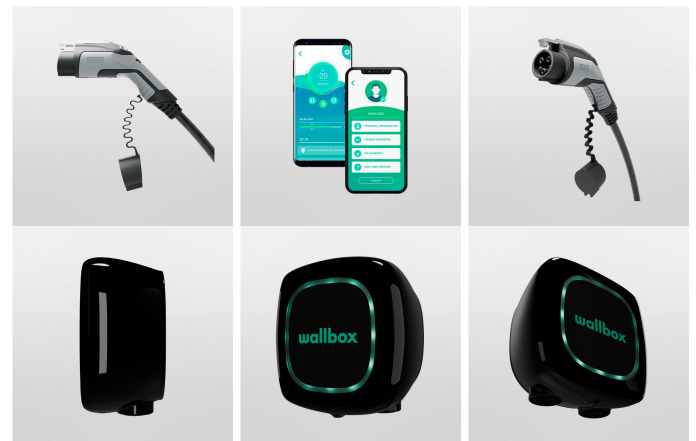

Powerful

Charging capacity up to 7.4 kW.

Connected

Connect Pulsar Plus to any smart device via wifi or Bluetooth and access the myWallbox app to control the charger with ease.

Controlled

Schedule charging sessions to take advantage of reduced off-peak rates, monitor charging status and enjoy many more benefits with the myWallbox app.

Integrated intelligence

Offline areas in your garage or parking spot are no longer a problem. Pulsar Plus incorporates Bluetooth to manage charging even if you can't connect to the network.

Enhance your Wallbox experience even further

Wallbox additionally offers you the smart charging function Power Boost, thanks to which you can measure energy usage in real time and automatically adjust the charging power to supply the optimum energy level according to the contracted power in the household, avoiding power outages or overcharges in your monthly electricity bill. Browse through our website and discover our kits including the power meter that activates this functionality, and much, much more.

Technical information

- Connector: Type 2
- Maximum current: 32 A, 5x10 mm² cable
- DC leakage detector included: Yes
- User interface: myWallbox Portal, Wallbox App
- Surge category: CAT III
- Storage temperature: -40°C to 70°C (-40°F to 158°F)
- RCCB: External RCCB required
- Rated frequency: 50 Hz / 60 Hz
- Degree of protection: IP54 / IK08