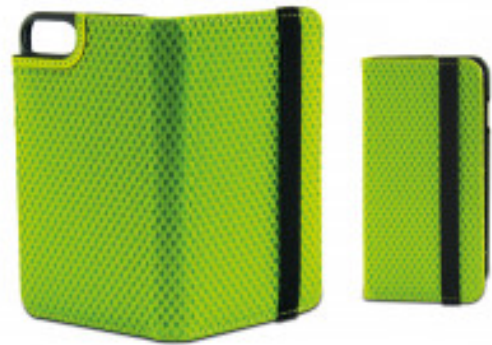

DESCRIPTION

The Sport Folio Case it's mesh fabric coated and improves the grip. It has an inner polycarbonate cradle that adds additional safety and an elastic band to securely close it. Technical specifications
KSIX Sport Folio Case Book aperture design Mesh fabric coated for a comfortable grip Elastic band to securely close the cover Soft interior with pocket for cards Easy to install and remove Access to camera, buttons and ports Material: Mesh fabric Inner cradle material: polycarbonate Available in different colors

TECHNICAL SPECIFICATIONS.

Color	Green
Material	Textile, polycarbonate
Rigidity	Semi-rigid
Brand compatibility	Apple
Model compatibility	iPhone 7 Plus/iPhone 8 Plus

STRENGTHS