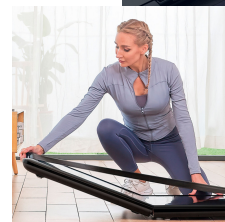

### Train smoothly and comfortably

The treadmill is shock absorbing, abrasion resistant and antistatic. All this will allow you to exercise smoothly and comfortably, so that you do not suffer knee or foot pain, thus avoiding any type of injury. A treadmill that supports up to 100 kg of weight and is ideal for practicing sport while doing any other activity from an elevating desk.