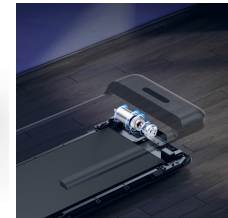

Make the most of its app

Download the KS Fit app available for iOS and Android, and synchronize it with the treadmill via Bluetooth to manually regulate the speed and have a more thorough control over the training you perform with the treadmill. You can check the distance traveled, steps taken, calories burned and much more. You are in control!

Ultra silent

The built-in treadmill motor is ultra silent (65 dB), which will allow you to exercise both day and night without having to worry about disturbing the rest of residents of your house or your neighbors. A good solution for those who want to exercise whenever they wish.

Train smoothly and comfortably

The treadmill is shock absorbing, abrasion resistant and antistatic. All this will allow you to exercise smoothly and comfortably, so that you do not suffer knee or foot pain, thus avoiding any type of injury. A treadmill that supports up to 100 kg of weight and is ideal for practicing sport while doing any other activity from an elevating desk.

TECHNICAL SPECIFICATIONS.