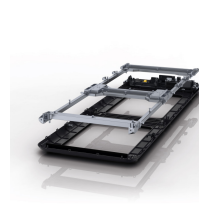

Make the most of its app

Download the KS Fit app available for iOS and Android, and synchronize it with the treadmill via Bluetooth to manually regulate the speed and have a more thorough control over the training you perform with the treadmill. You can check the distance traveled, steps taken, calories burned and much more. You are in control!

Ultra silent

The built-in treadmill motor is ultra silent (65 dB), which will allow you to exercise both day and night without having to worry about disturbing the rest of residents of your house or your neighbors. A good solution for those who want to exercise whenever they wish.

Train smoothly and comfortably

The treadmill is shock absorbing, abrasion resistant and antistatic. All this will allow you to exercise smoothly and comfortably, so that you do not suffer knee or foot pain, thus avoiding any type of injury. A treadmill that supports up to 100 kg of weight and is ideal for practicing sport while doing any other activity from an elevating desk.

TECHNICAL SPECIFICATIONS.