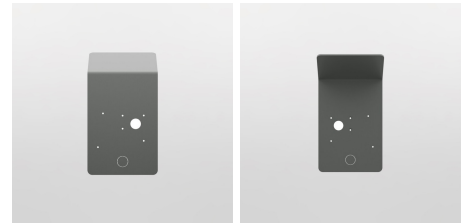

DESCRIPTION

This rain cover is the perfect ally for all those who have an Eiffel Basic Wallbox pedestal compatible with the Copper SB charger. With this accessory you will be able to install your Copper SB in outdoor spaces in an Eiffel Basic pedestal and protect it from the rain in an effective way, thus increasing its durability. This cover is made of aluminum, which makes it very resistant and prepared to withstand adverse environmental and meteorological conditions. In addition, it only measures 46,5 x 23,5 x 12,5 cm and weighs 1,5 kg. It has a simple installation method by means of the self-tapping screws that come inside the box. If you own a Wallbox Copper SB charger and you want to install it outdoors, do not hesitate to get this rain cover.

Technical specifications

- Compatible with: Copper SB
- Material: Aluminum
- Dimensions: 46,5 x 23,5 x 12,5 cm
- Weight: 1,5 kg

TECHNICAL SPECIFICATIONS.

Weight	1.5 kg
Color	Gray
Material	Aluminium

STRENGTHS