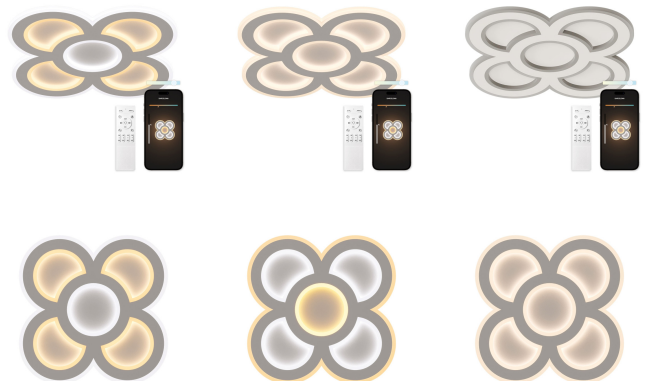

DESCRIPTION

Brighten up and bring style to all the spaces in your home with the KSIX Barcelona SmartLED ceiling light. With CCT white shade control and a luminous flux of 11.387 lumens to adapt the lighting according to your preferences and needs. Controllable from your phone thanks to the Tuya Smart app, from which you can enjoy and explore endless functionalities. It is also compatible with voice assistants such as Alexa and Google Assistant. All this alongside a design inspired by the Barcelona flower that will draw everyone's attention.

Total control from your smartphone

The SmartLED Barcelona ceiling light works with the Tuya Smart app via WiFi connection so you can control all its functionalities conveniently. With simple taps you can change the temperature of the light, as well as increase its brightness and select pre-set scene modes so that the ceiling lamp displays 2 different shades simultaneously. It is also compatible with voice assistants such as Alexa and Google Assistant so you can use all the functions of the ceiling light using simple voice commands. And if your phone has run out of battery or is out of reach, don't worry, the ceiling light includes a remote control to control the lighting.

Modernist design

The ceiling light will attract all eyes thanks to its modernist design inspired by the iconic Barcelona flower. With a simple and intuitive installation so you can have it ready in a matter of minutes and dimensions of 40 x 40 x 6 cm that allow it to be easily integrated into any space in the home. In addition, it offers a lifespan of up to 10.000 hours, making it ready to be your faithful lighting companion for many years to come.