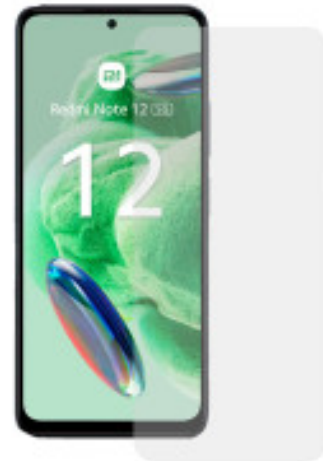

100% flat and transparent

The glass of this protector is characterised by being flat (0.3 mm) and transparent. With our protectors you can comfortably read messages, consult articles and even watch the best videos of the moment with total clarity.

Bulletproof

Our screen protectors have the highest resistance level in screen protectors, exactly 9H level. The perfect scale of hardness so you don't have to worry about bumps, scratches or falls.

A product that protects your smartphone to the maximum, as it absorbs any strong blow, preventing your screen from shattering. A real protective shield to keep your screen always intact.

In addition, it comes with an oleophobic coating, capable of repelling water, grease and dirt, avoiding fingerprints on the screen.

A protector that goes unnoticed

Its level of sensitivity ensures excellent touchscreen performance. The touch panel is so sensitive to your fingers that you will use your phone with the sensation of not having any screen protector on your smartphone. Agile movements on a tempered glass that seems invisible.

Black frame

Make the difference with a coloured frame that will give your phone more personality. A differential that will make your screen protector cover every corner of your smartphone screen, ensuring greater protection. Security and style in a single detail that will make the difference.

TECHNICAL SPECIFICATIONS.

Color	Transparent
Material	Tempered glass
Brand compatibility	Xiaomi
Model compatibility	Xiaomi Redmi 12C
Hardness	9H