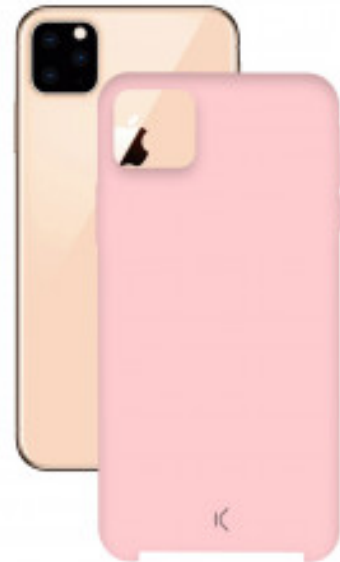

DESCRIPTION

Ultra soft touch The Soft Silicone case has a unique finishing, with a semi-rigid structure and an ultra-soft touch. It keeps the smartphone free of fingerprints and accidental scratches. It's also very easy to clean. Ultra-soft touch It's exterior finishing is ultra-soft and gives an impressive sense of touch. It's interior is covered in microfiber, to add an extra protection to the smartphone. Semi-rigid case It has a semi-rigid structure and it protrudes enough to keep the back camera lens protected. Anti-fingerprints and easy to clean Its finishing is anti-fingerprints. In case it gets stained, it's very easy to clean. Main features Ultra-soft finishing that gives an impressive sense of touch Interior covered with microfiber to ensure an extra protection of the smartphone's finishing Semi-rigid structure Anti-fingerprints and easy to clean Technical information Semi-rigid case High resistance to scratches Anti-fingerprints Easy to clean Material: Silicone

TECHNICAL SPECIFICATIONS.

Color	Pink
Material	Silicone
Rigidity	Semi-rigid
Brand compatibility	Apple
Model compatibility	iPhone 11 Pro

STRENGTHS

REF. B0943COR16 EAN: 8427

Recommended retail price: €4.99