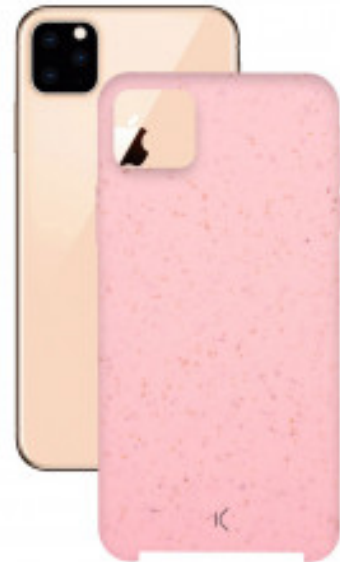

DESCRIPTION

Ultra soft touch The Soft Silicone case has a unique finishing, with a semi-rigid structure and an ultra-soft touch. It keeps the smartphone free of fingerprints and accidental scratches. It's also very easy to clean. Ultra-soft touch It's exterior finishing is ultra-soft and gives an impressive sense of touch. It's interior is covered in microfiber, to add an extra protection to the smartphone. Semi-rigid case It has a semi-rigid structure and it protrudes enough to keep the back camera lens protected. Anti-fingerprints and easy to clean Its finishing is anti-fingerprints. In case it gets stained, it's very easy to clean. Main features Ultra-soft finishing that gives an impressive sense of touch Interior covered with microfiber to ensure an extra protection of the smartphone's finishing Semi-rigid structure Anti-fingerprints and easy to clean Technical information Semi-rigid case High resistance to scratches Anti-fingerprints Easy to clean Material: Silicone

TECHNICAL SPECIFICATIONS.

Color	Pink
Material	Silicone
Rigidity	Semi-rigid
Brand compatibility	Apple
Model compatibility	iPhone 11 Pro Max

STRENGTHS

REF. B0945COR16 EAN: 8427

Recommended retail price: €4.99